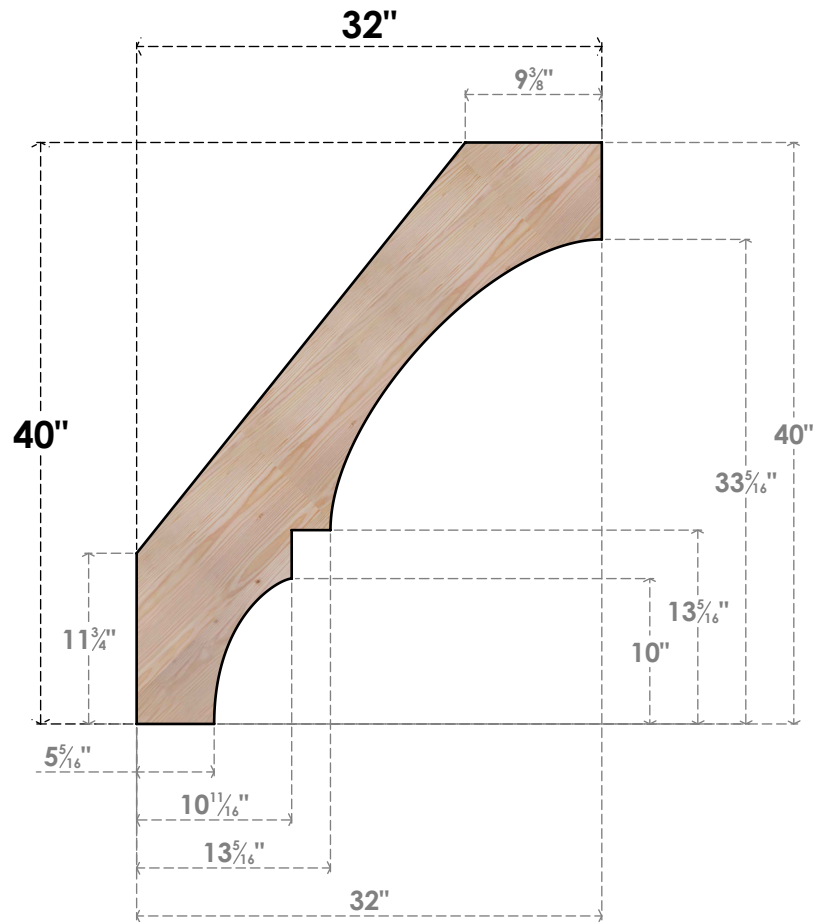

BRC06X32X40BOA00SDF

5 1/2"W X 32"D X 40"H BALBOA SMOOTH BRACE, DOUGLAS FIR

SIDE

FRONT

EKENA MILLWORK
 2300 WEST MAIN ST.
 CLARKSVILLE, TX 75426
 TOLL FREE: 866-607-0453
 WWW.EKENAMILLWORK.COM

NOTES

1. INSTALLATION TO BE COMPLETED IN ACCORDANCE WITH MANUFACTURER'S SPECIFICATIONS.
2. DRAWING MAY NOT BE TO SCALE
3. THIS DRAWING IS INTENDED FOR DESIGN AND PLANNING PURPOSES ONLY.
4. ALL INFORMATION CONTAINED HEREIN WAS CURRENT AT THE TIME OF DEVELOPMENT BUT MUST BE REVIEWED AND APPROVED BY THE PRODUCT MANUFACTURER TO BE CONSIDERED ACCURATE.
5. PRODUCTS ARE NOT KILN DRIED. THIS ITEM IS UNIQUE AND WILL CONTAIN THE NATURAL VARIATIONS THAT THE WOOD SPECIES OFFERS. THIS MAY RESULT IN VARIATIONS UP TO 1/4"